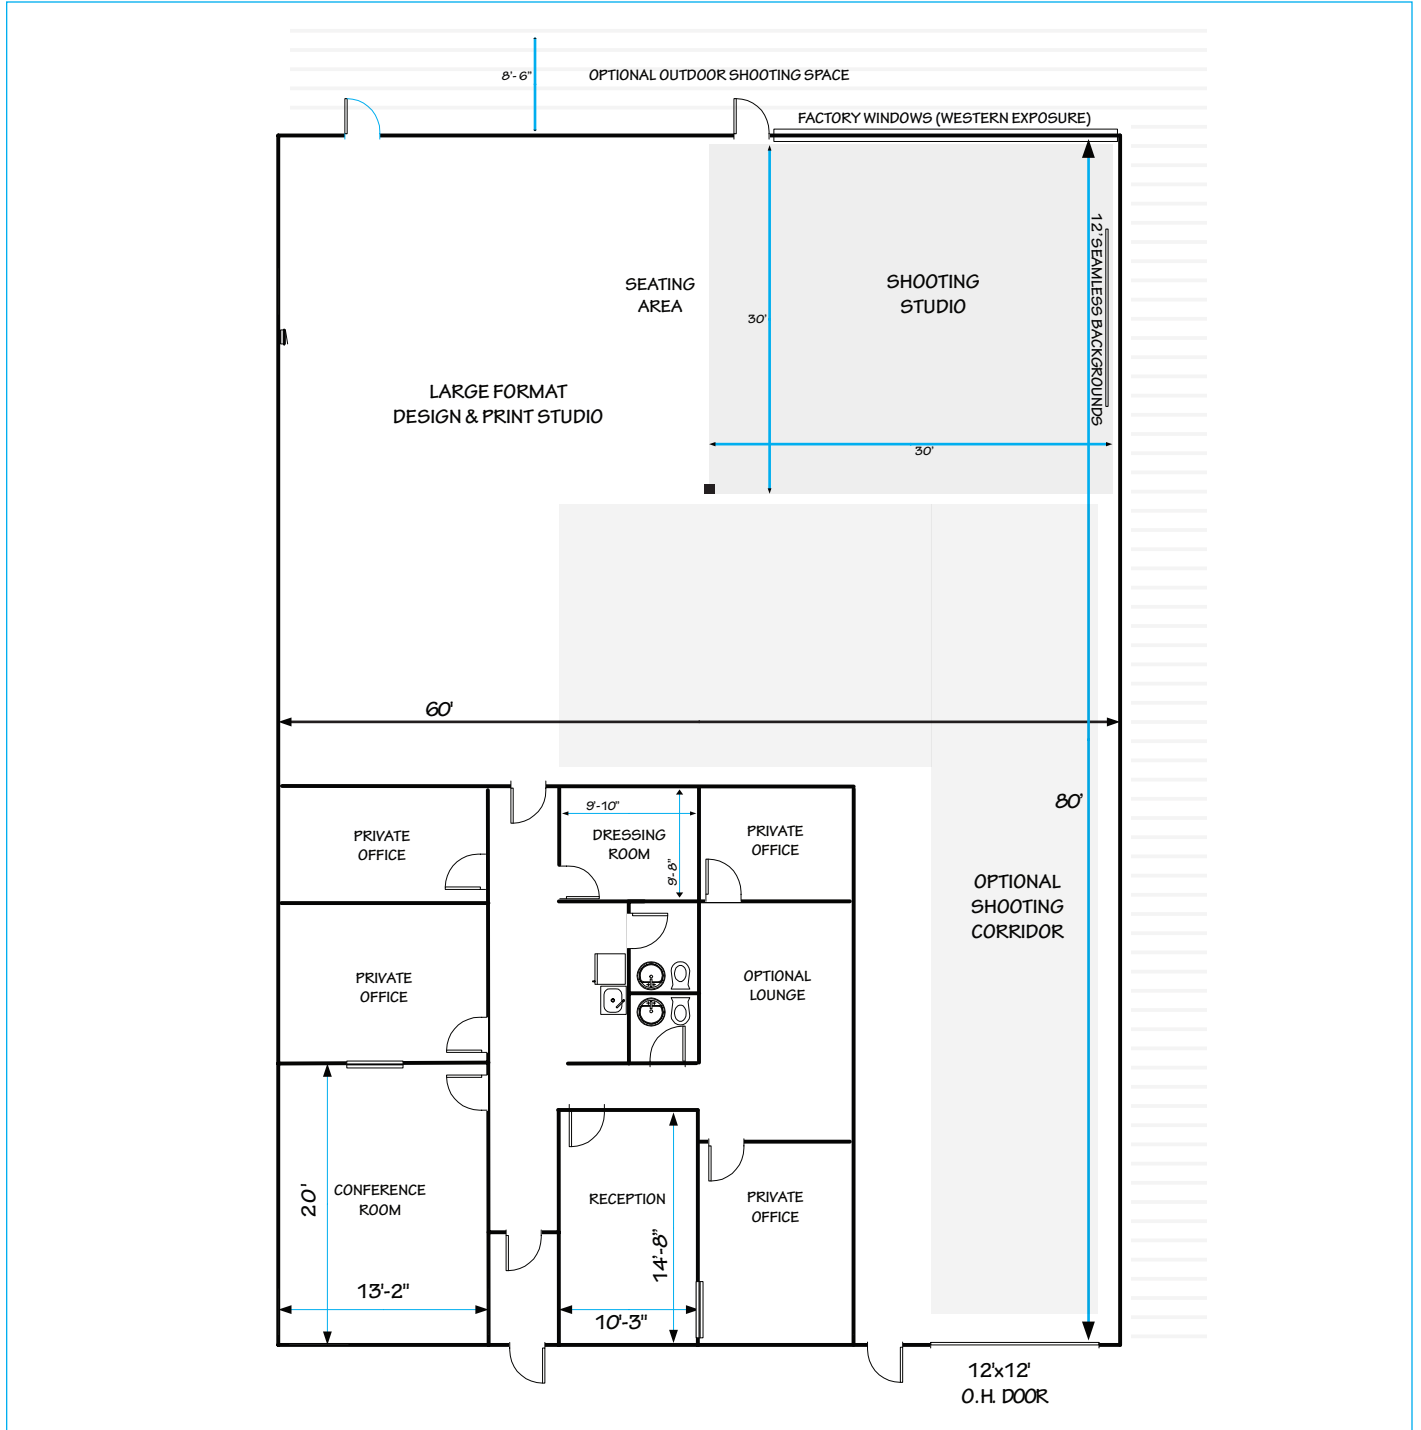

Halfway from Manhattan to Montauk... Simon Elliot Studios consists of over 1000 sq/ft of open studio space. Details include 30' of factory windows, polished concrete floors, 12' seamless backgrounds, and white cinderblock walls. Options include a dressing room, conference room, reception room and lounge, as well as a large format design and print studio.